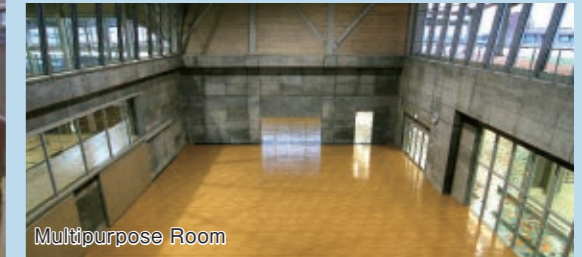

Swimming Pool

Multipurpose Room

- 44 Aerobic Machines
- 21 Muscle Strength Training Machines (3 accessible)
- 2 Power Machines
- 17 Free Weight Equipments

- 25 × 6 course
- Water Depth 120cm (accessible)

- Multipurpose Room