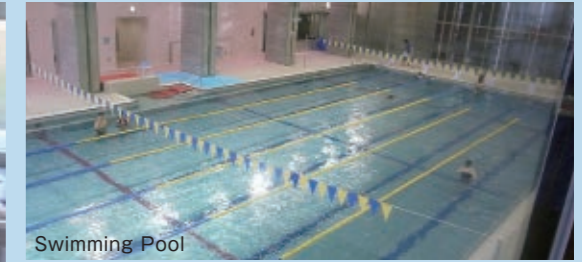

## Training Room & Swimming Pool

Training Room

Swimming Pool

Multipurpose Room

- 44 Aerobic Machines
- 21 Muscle Strength Training Machines (3 accessible)
- 2 Power Machines
- 17 Free Weight Equipments

- 25 × 6 course
- Water Depth 120cm (accessible)